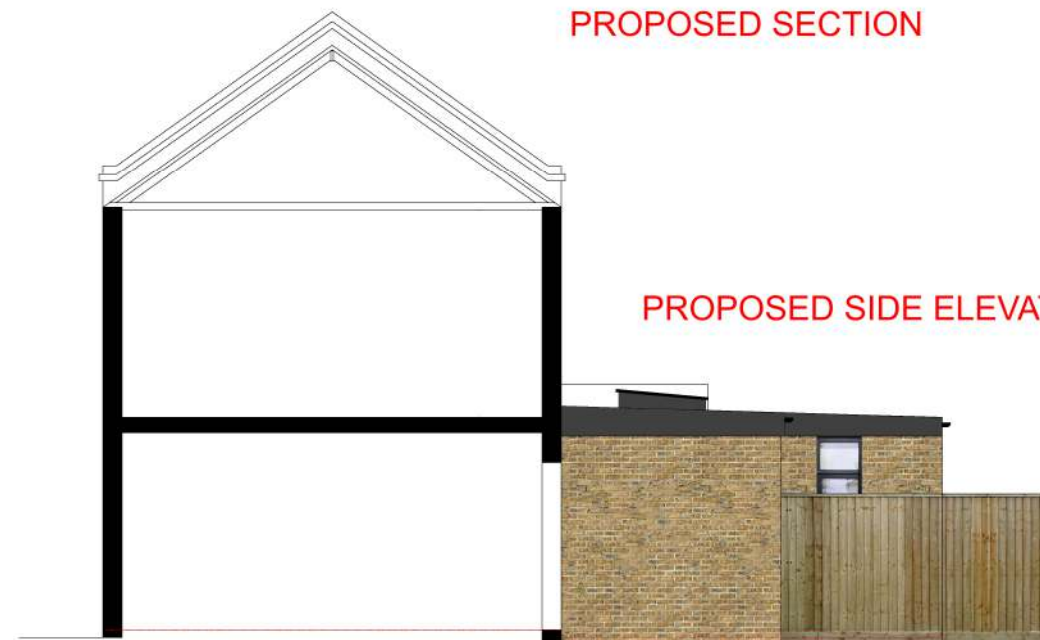

EXISTING FRONT

EXISTING REAR

EXISTING SECTION

PROPOSED FRONT
(Unchanged)

PROPOSED REAR

PROPOSED SECTION

EXISTING SIDE ELEVATION

PROPOSED SIDE ELEVATION

SCALE	1:100@A3
DATE	12.1.26
DRWG NO.	04
REVISION	-
JOB NO.	2514
CODE	SK
REVISION	-

JOB: **PROPOSED EXTENSION OF**
41 Moselle Av, Wood Green, London N22 6ES

DRWG: **EXISTING & PROPOSED ELEVATIONS**

IGB ARCHITECT LTD
 Ivan Gale-Brown
 Longfield House, Longfield Drive
 London SW14 7AU
 tel: 020 8876 0539 mob: 07753 604038 email: info@igbarchitect.com