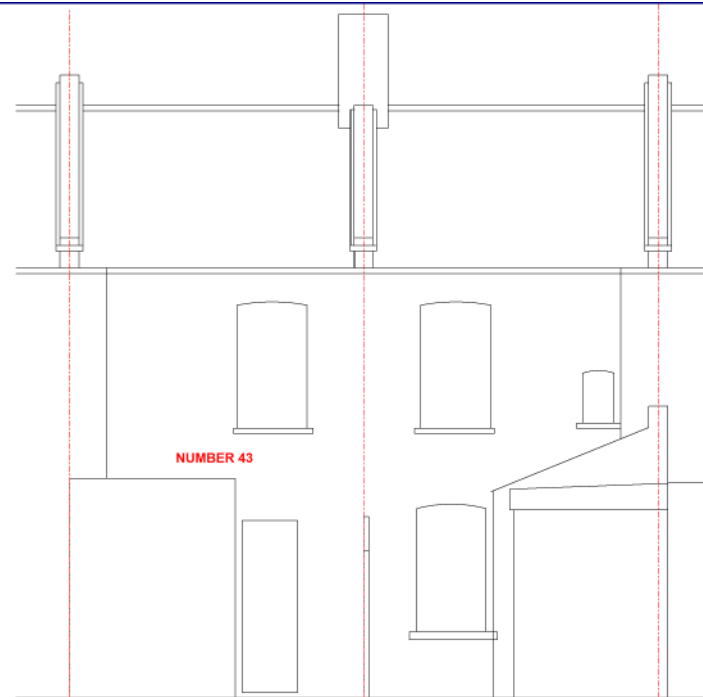

EXISTING FRONT

EXISTING REAR

EXISTING SECTION

PROPOSED FRONT
(Unchanged)

PROPOSED REAR

PROPOSED SECTION

EXISTING SIDE ELEVATION

PROPOSED SIDE ELEVATION

SCALE	1:100@A3
DATE	12.1.26
DRWG NO.	04
REVISION	-
JOB NO.	2514
CODE	SK
REVISION	-

JOB: **PROPOSED EXTENSION OF**
41 Moselle Av, Wood Green, London N22 6ES

DRWG: **EXISTING & PROPOSED ELEVATIONS**

IGB ARCHITECT LTD
 Ivan Gale-Brown
 Longfield House, Longfield Drive
 London SW14 7AU
 tel: 020 8876 0539 mob: 07753 604038 email: info@igbarchitect.com