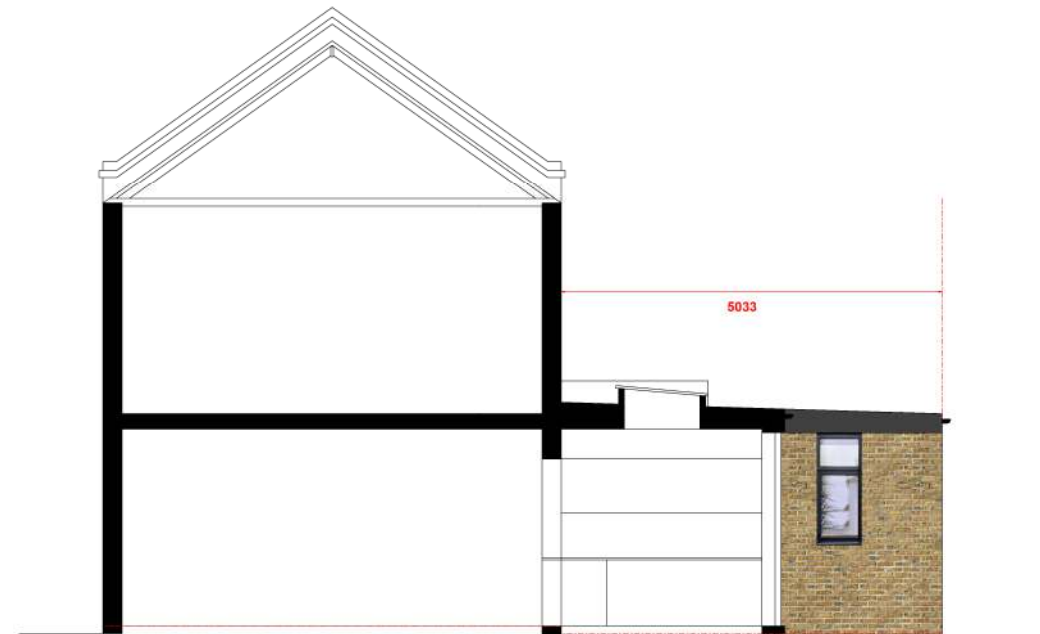

EXISTING FRONT

EXISTING REAR

EXISTING SECTION

PROPOSED FRONT
(Unchanged)

PROPOSED REAR

PROPOSED SECTION

EXISTING SIDE ELEVATION

PROPOSED SIDE ELEVATION

SCALE	1:100@A3
DATE	12.1.26
DRWG NO.	04
REVISION	-
JOB NO.	2514
CODE	SK
REVISION	-

JOB: **PROPOSED EXTENSION OF**
41 Moselle Av, Wood Green, London N22 6ES

DRWG: **EXISTING & PROPOSED ELEVATIONS**

IGB ARCHITECT LTD
 Ivan Gale-Brown
 Longfield House, Longfield Drive
 London SW14 7AU
 tel: 020 8876 0539 mob: 07753 604038 email: info@igbarchitect.com