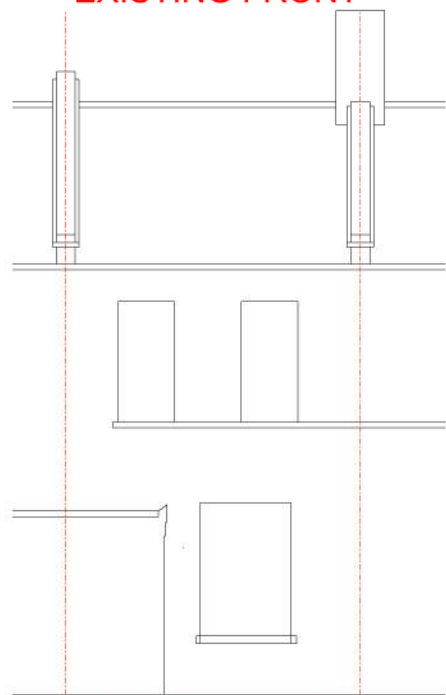

EXISTING FRONT

EXISTING REAR

EXISTING SECTION

PROPOSED FRONT
(Unchanged)

PROPOSED REAR

PROPOSED SECTION

EXISTING SIDE ELEVATION

PROPOSED SIDE ELEVATION

SCALE	1:100@A3
DATE	12.1.26
DRWG NO.	04
REVISION	-
JOB NO.	2514
CODE	SK
REVISION	-

JOB: **PROPOSED EXTENSION OF**
41 Moselle Av, Wood Green, London N22 6ES

DRWG: **EXISTING & PROPOSED ELEVATIONS**

IGB ARCHITECT LTD
 Ivan Gale-Brown
 Longfield House, Longfield Drive
 London SW14 7AU
 tel: 020 8876 0539 mob: 07753 604038 email: info@igbarchitect.com