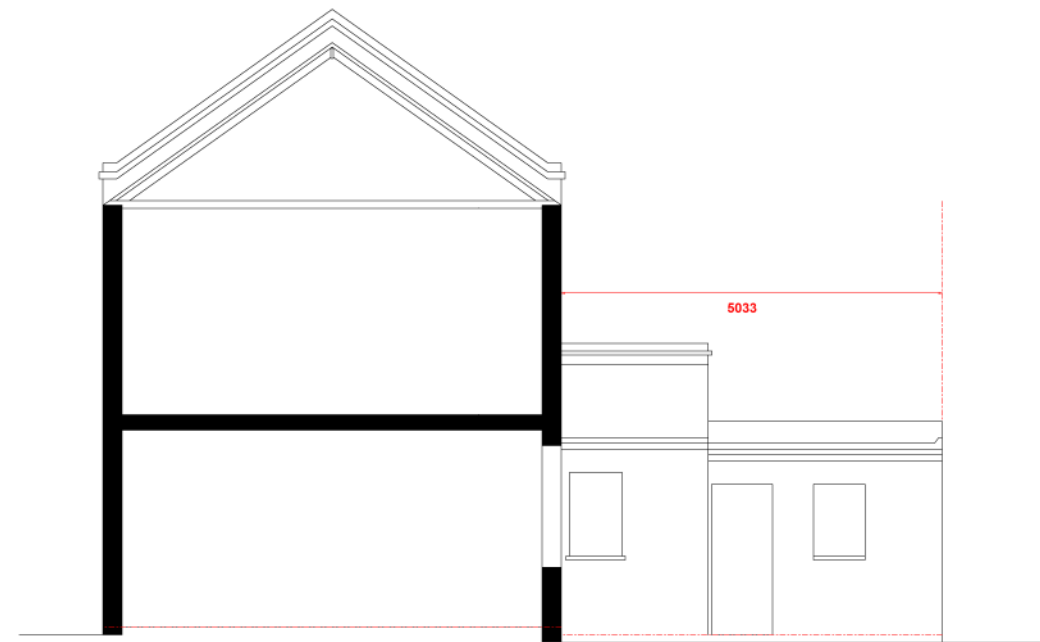

EXISTING FRONT

EXISTING REAR

EXISTING SECTION

PROPOSED FRONT
(Unchanged)

PROPOSED REAR

PROPOSED SECTION

EXISTING SIDE ELEVATION

PROPOSED SIDE ELEVATION

SCALE	1:100@A3
DATE	12.1.26
DRWG NO.	04
REVISION	-
JOB NO.	2514
CODE	SK
REVISION	-

JOB: **PROPOSED EXTENSION OF**
41 Moselle Av, Wood Green, London N22 6ES

DRWG: **EXISTING & PROPOSED ELEVATIONS**

IGB ARCHITECT LTD
 Ivan Gale-Brown
 Longfield House, Longfield Drive
 London SW14 7AU
 tel: 020 8876 0539 mob: 07753 604038 email: info@igbarchitect.com