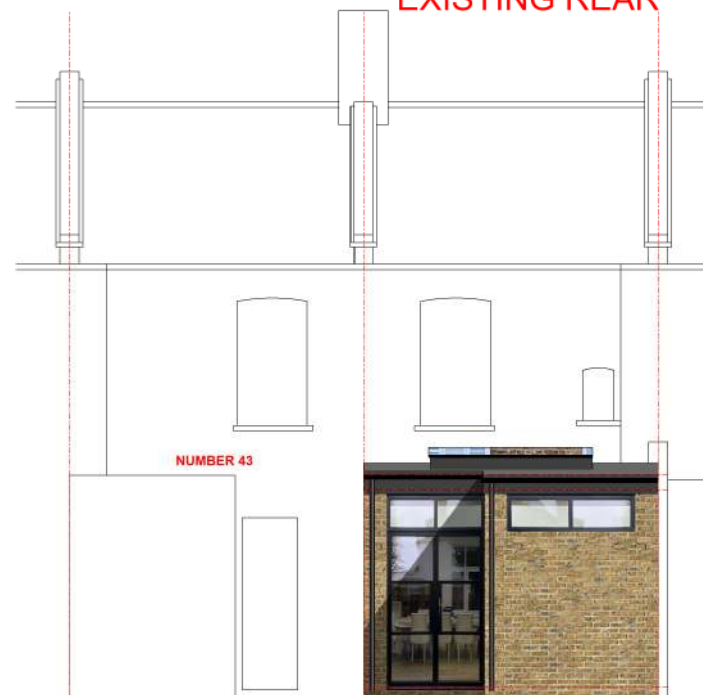

EXISTING FRONT

EXISTING REAR

EXISTING SECTION

PROPOSED FRONT
(Unchanged)

PROPOSED REAR

PROPOSED SECTION

EXISTING SIDE ELEVATION

PROPOSED SIDE ELEVATION

SCALE	1:100@A3
DATE	12.1.26
DRWG NO.	04
REVISION	-
JOB NO.	2514
CODE	SK
REVISION	-

JOB: **PROPOSED EXTENSION OF**
41 Moselle Av, Wood Green, London N22 6ES

DRWG: **EXISTING & PROPOSED ELEVATIONS**

IGB ARCHITECT LTD
 Ivan Gale-Brown
 Longfield House, Longfield Drive
 London SW14 7AU
 tel: 020 8876 0539 mob: 07753 604038 email: info@igbarchitect.com